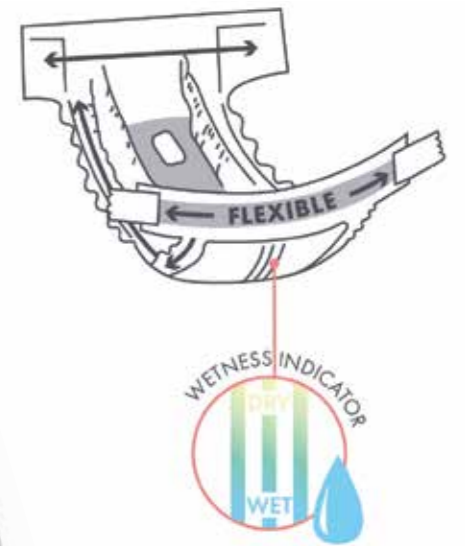

PLASTIC WASTE BAG DISPENSER

Easy to use and you can take with you anywhere you go. Secure with clip so the waste bags are always within easy reach. Can also be attached to any style of dog leash. 2 x 15 bags.

Description	Code	Dimensions	Barcode
Colours Vary	WBD06	35 x 23 cm	5415341002821

WASTE BAG WITH SOFT DISPENSER

Soft textile waste bag dispenser that you can take with you anywhere you go. Secure with clip so the waste bags are always within easy reach. The dispenser can also be attached to any style of dog leash. 2 x 15 bags.

Description	Code	Dimensions	Barcode
Black & Pink	WBD03	35 x 23 cm	6953182729259
Black & Green	WBD04	35 x 23 cm	6953182729266
Black & White	WBD05	35 x 23 cm	6953182729273

FEMALE DIAPERS +

DOG WASTE BAGS & DIAPERS

These disposable diapers are the perfect solution for managing your female dogs on heat, urinary incontinence, excitable urination, and male marking. Super absorbent with adjustable adhesive strips for a secure and comfortable fit. The wetness indicator shows when it's time to change your dog's diaper.

POO DOG WASTE BAGS

Bio-Cornstarch blend. Lavender scented coating that helps to mask any bad smells. Leak resistant, eco friendly & plant based. Each box contains 4 x 15 Bag Rolls - 60 bags.

Description	Code	Dimensions	Barcode
Lavender Scented	PDWB	22 x 32 cm	6953182733584
Rose Scented	PDWBR	22 x 32 cm	6953182748472
Lemon Scented	PDWBL	22 x 32 cm	6953182748496

BAMBOO WASTE BAG DISPENSER

Biodegradable bamboo waste bag with handy dispenser, can be clipped onto leash or bag. 15 bags included.

Code	Barcode
WBD01	6953182737964

SIZE:	WAIST SIZE:
XS	26 - 34 cm (10.2 - 13.3 in)
S	27.5 - 37 cm (10.6 - 14.5 in)
M	30 - 42.5 cm (11.8 - 16.5 in)
L	32 - 52 cm (12.5 - 20.4 in)
XL	35 - 60 cm (13.7 - 23.6 in)

FEMALE CANINE DIAPERS