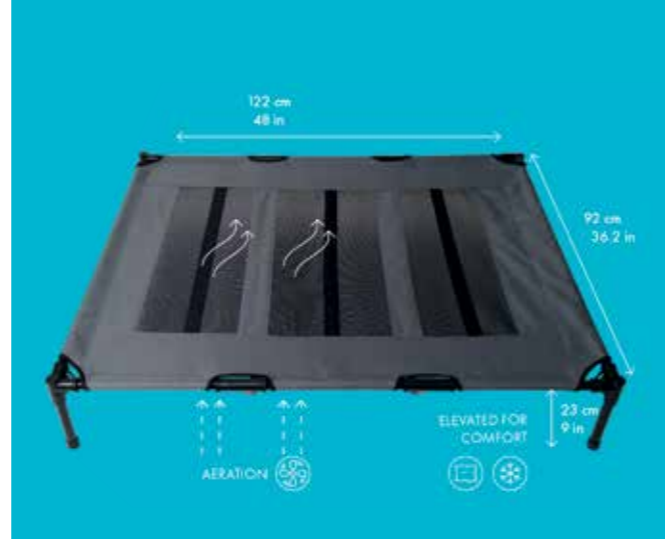

ELEVATED PET BED

This bed is easy to assemble and clean. The durable design is breathable for extra comfort. Available in grey.

Description	Code	Dimensions	Barcode
Medium	EPB01	76 x 61 x 18 cm	6953182741244
Large	EPB02	92 x 76 x 18 cm	6953182741251
X-Large	EPB03	122 x 92 x 23 cm	6953182744511