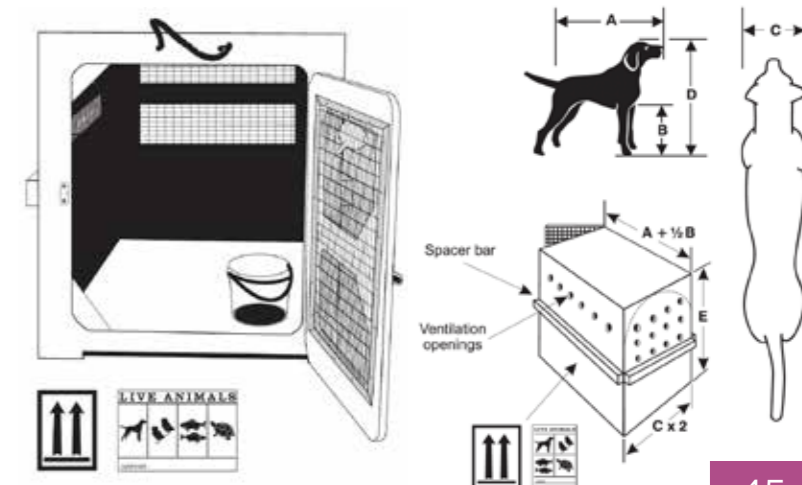

Plastic containers: Doors made of plastic are permitted, provided that hinges and locking pins are made of metal of sufficient thickness.

When rigid plastic containers are used the door should be further secured by application of additional removable fasteners such as cable ties in the four corners of the door frame. Care must be taken when selecting the fasteners to ensure these will not cause injury to the animal or to the handling personnel.

There must be an adequate means of fastening and sealing for containers travelling to countries where sealing is required.

The maximum size openings in the welded mesh must be 25 mm x 25 mm (1 in x 1 in) for dogs and 19 mm x 19 mm (3/4 in x 3/4 in) for cats. However, the openings may have to be smaller in order to be nose and paw proof. The welded mesh must fully overlap the frame. It must be attached to the outside of the frame using staples at least 19 mm (3/4 in) long and at intervals of no more than 25 mm (1 in). In addition, for dog containers made of wood, a wooden frame or strips of wood (to IPPC regulations or manufactured wood e.g. exterior grade ply) must be placed over the edges of the wire and affixed with screws. This compresses the wire between the strips of wood and the outer surface of the container. The wooden compression strips/frame must be at least 12 mm thick and of a placement to adequately secure the wire. Fasteners must not penetrate into the container.