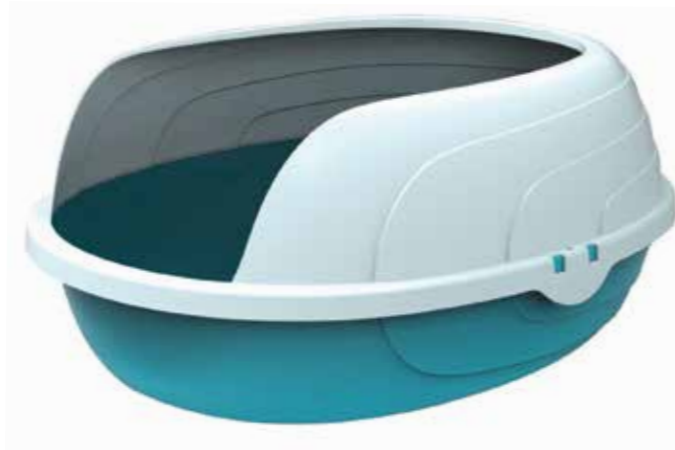

SHERBIN

Colour	Code	Dimensions	Barcode
Blue/White	CL10	49 x 39 x 18 cm	6953182714941