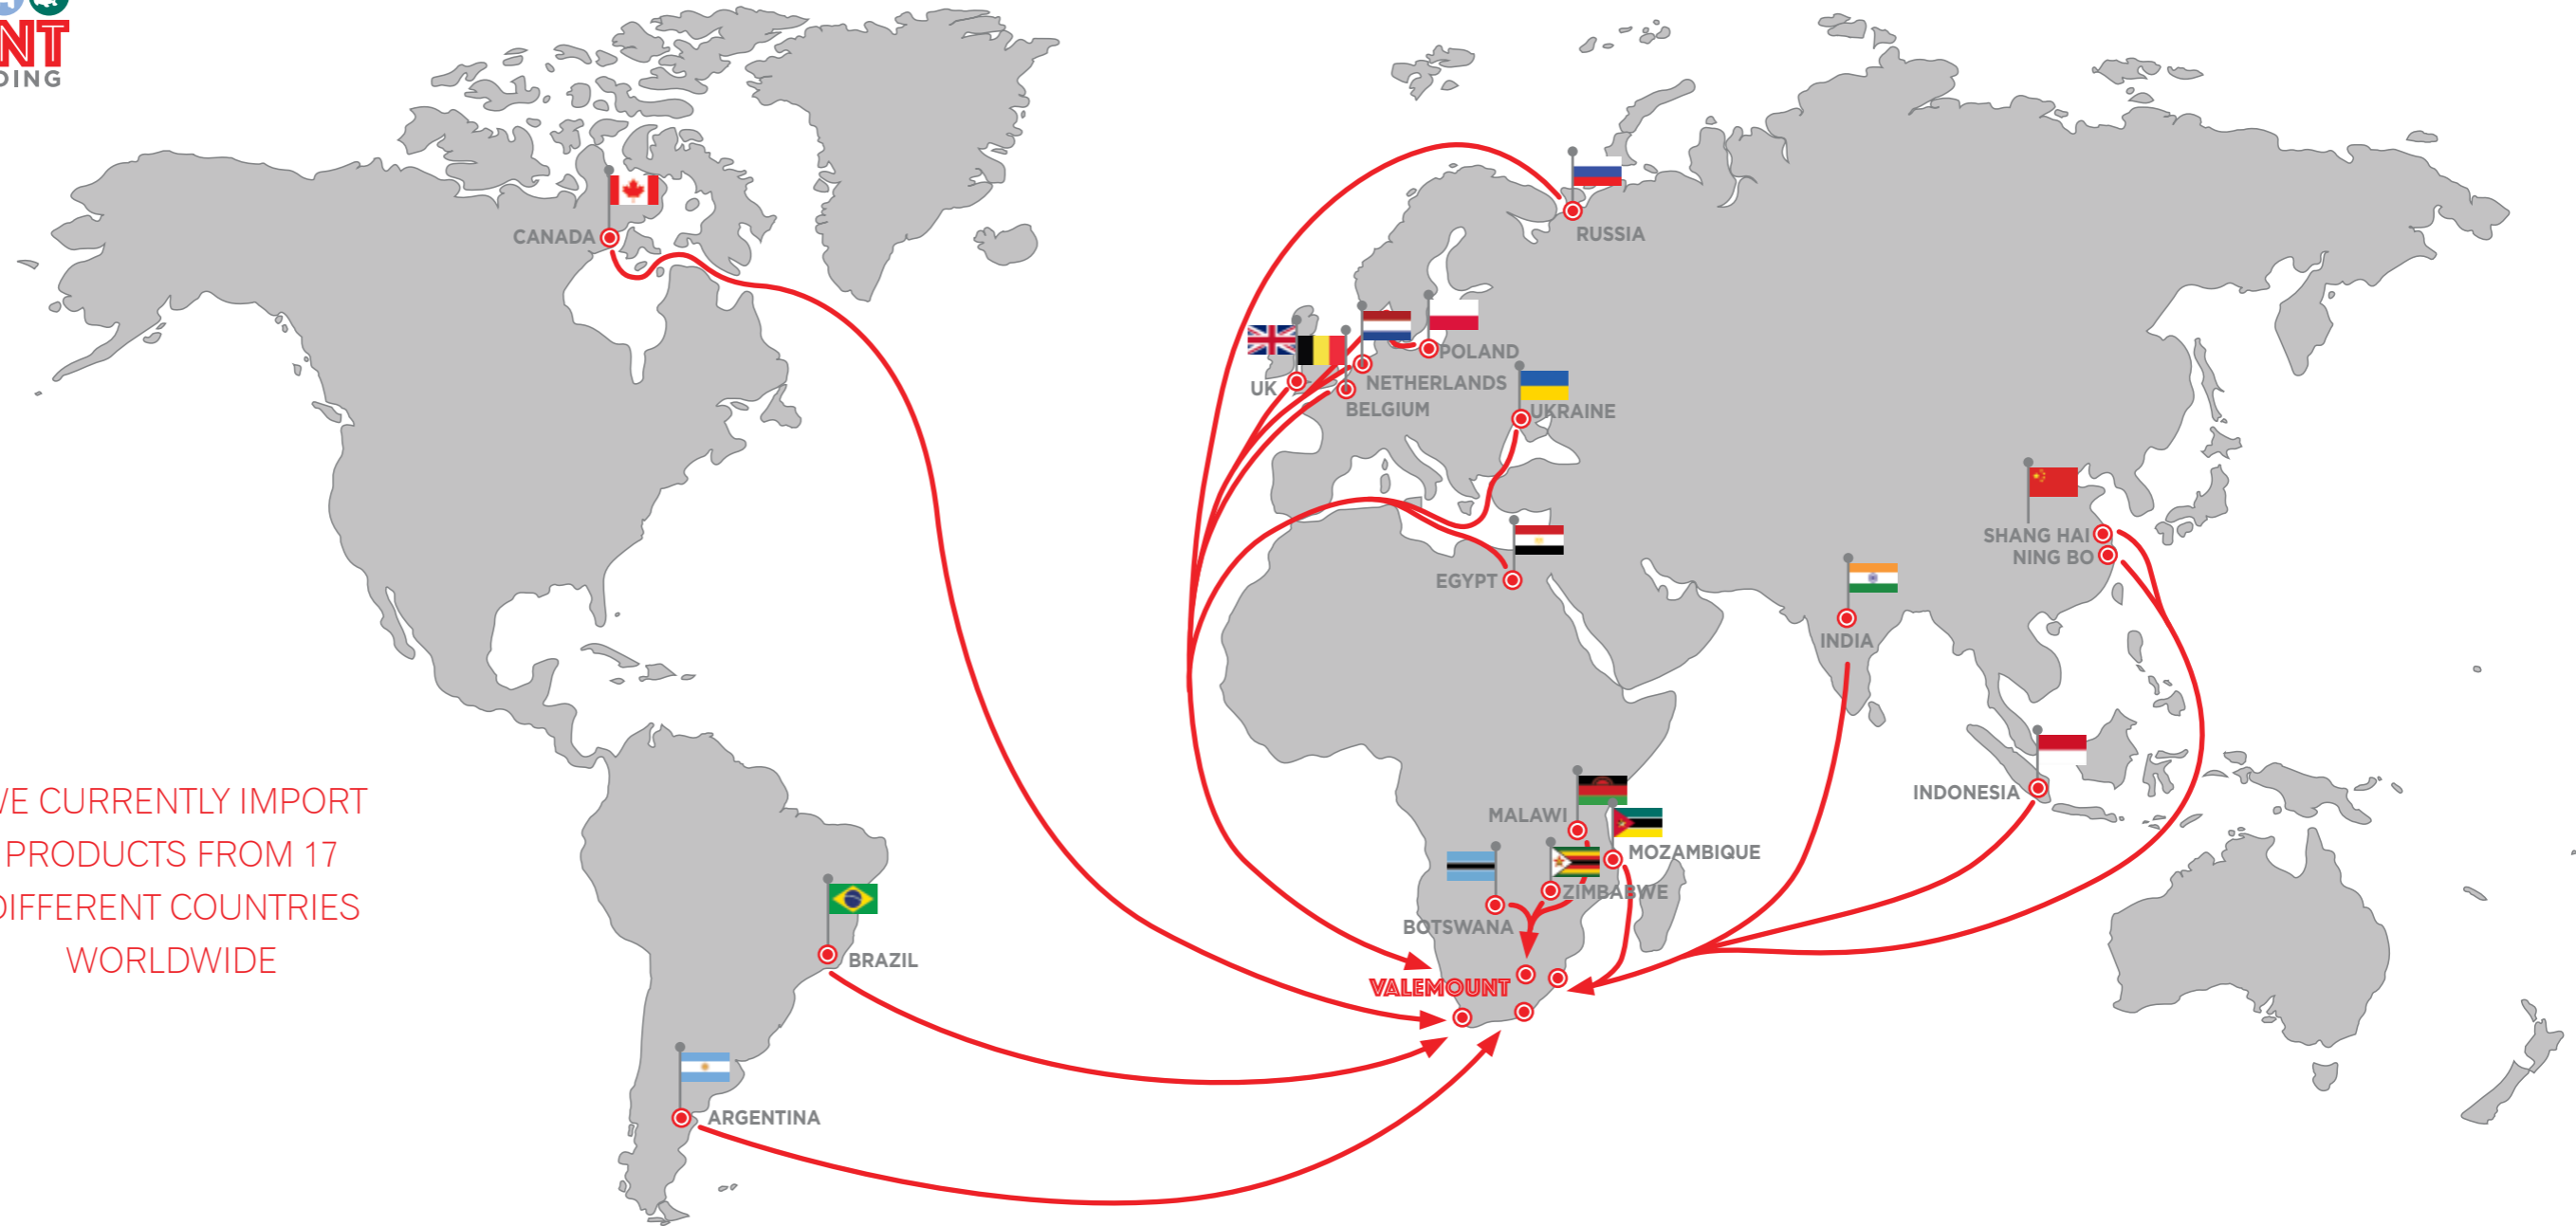

VALEMOUNT

TRADING

OUR STORY

Valemount was born from a simple vision and combined with an ambition to transform an industry. From taking over a small bird seed business in 2012 based in Durban, Valemount is now the largest bird seed manufacturer in South Africa with the ability to service any customer anywhere in the country.

Over the past few years Valemount has expanded to 4 regional distribution and manufacturing centres across South Africa providing employment to over 302 people and empowering 19 new business owners.

Valemount has also increased its basket of goods, supplying leading global brands to the South African market. Valemount continues to strive to bring South Africa the latest and best the world has to offer. In combination with our global partners, M-PETS and Pet Rebels, and locally produced brands, Westerman's and Animal Zone, Valemount now offers a premium bouquet of brands that elevate the lifestyle of pet ownership in all its forms.

VALEMOUNT REGIONAL DISTRIBUTION CENTERS

WE CURRENTLY IMPORT
PRODUCTS FROM 17
DIFFERENT COUNTRIES
WORLDWIDE

302 EMPLOYEES

We currently employ 302 people across our 4 branches

+25 800sqm

We have more than 25 800sqm of warehousing and production space

4 BRANCHES

We have branches in Johannesburg, Durban, Cape Town and Port Elizabeth

1 026 SKUs

Currently providing customers with 1 026 different products

Over 400 containers of products imported per annum

+400 CONTAINERS