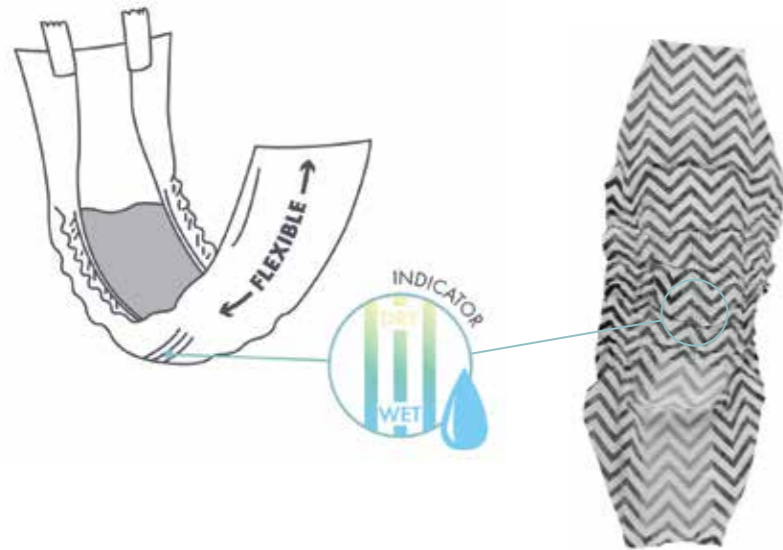

MALE DIAPERS

Photo: Emma O'Brien

- 360° Leak-proof protection
- Breathable
- Secure & adjustable fasteners
- Elasticated waist
- Super absorbent
- Up to 12 hours of protection

MALE CANINE DIAPERS

Description	Code	Barcode
Male Diapers S	DIAMS	6953182735007
Male Diapers M	DIAMM	6953182735519
Male Diapers L	DIAML	6953182735526
Male Diapers XL	DIAMXL	6953182735533